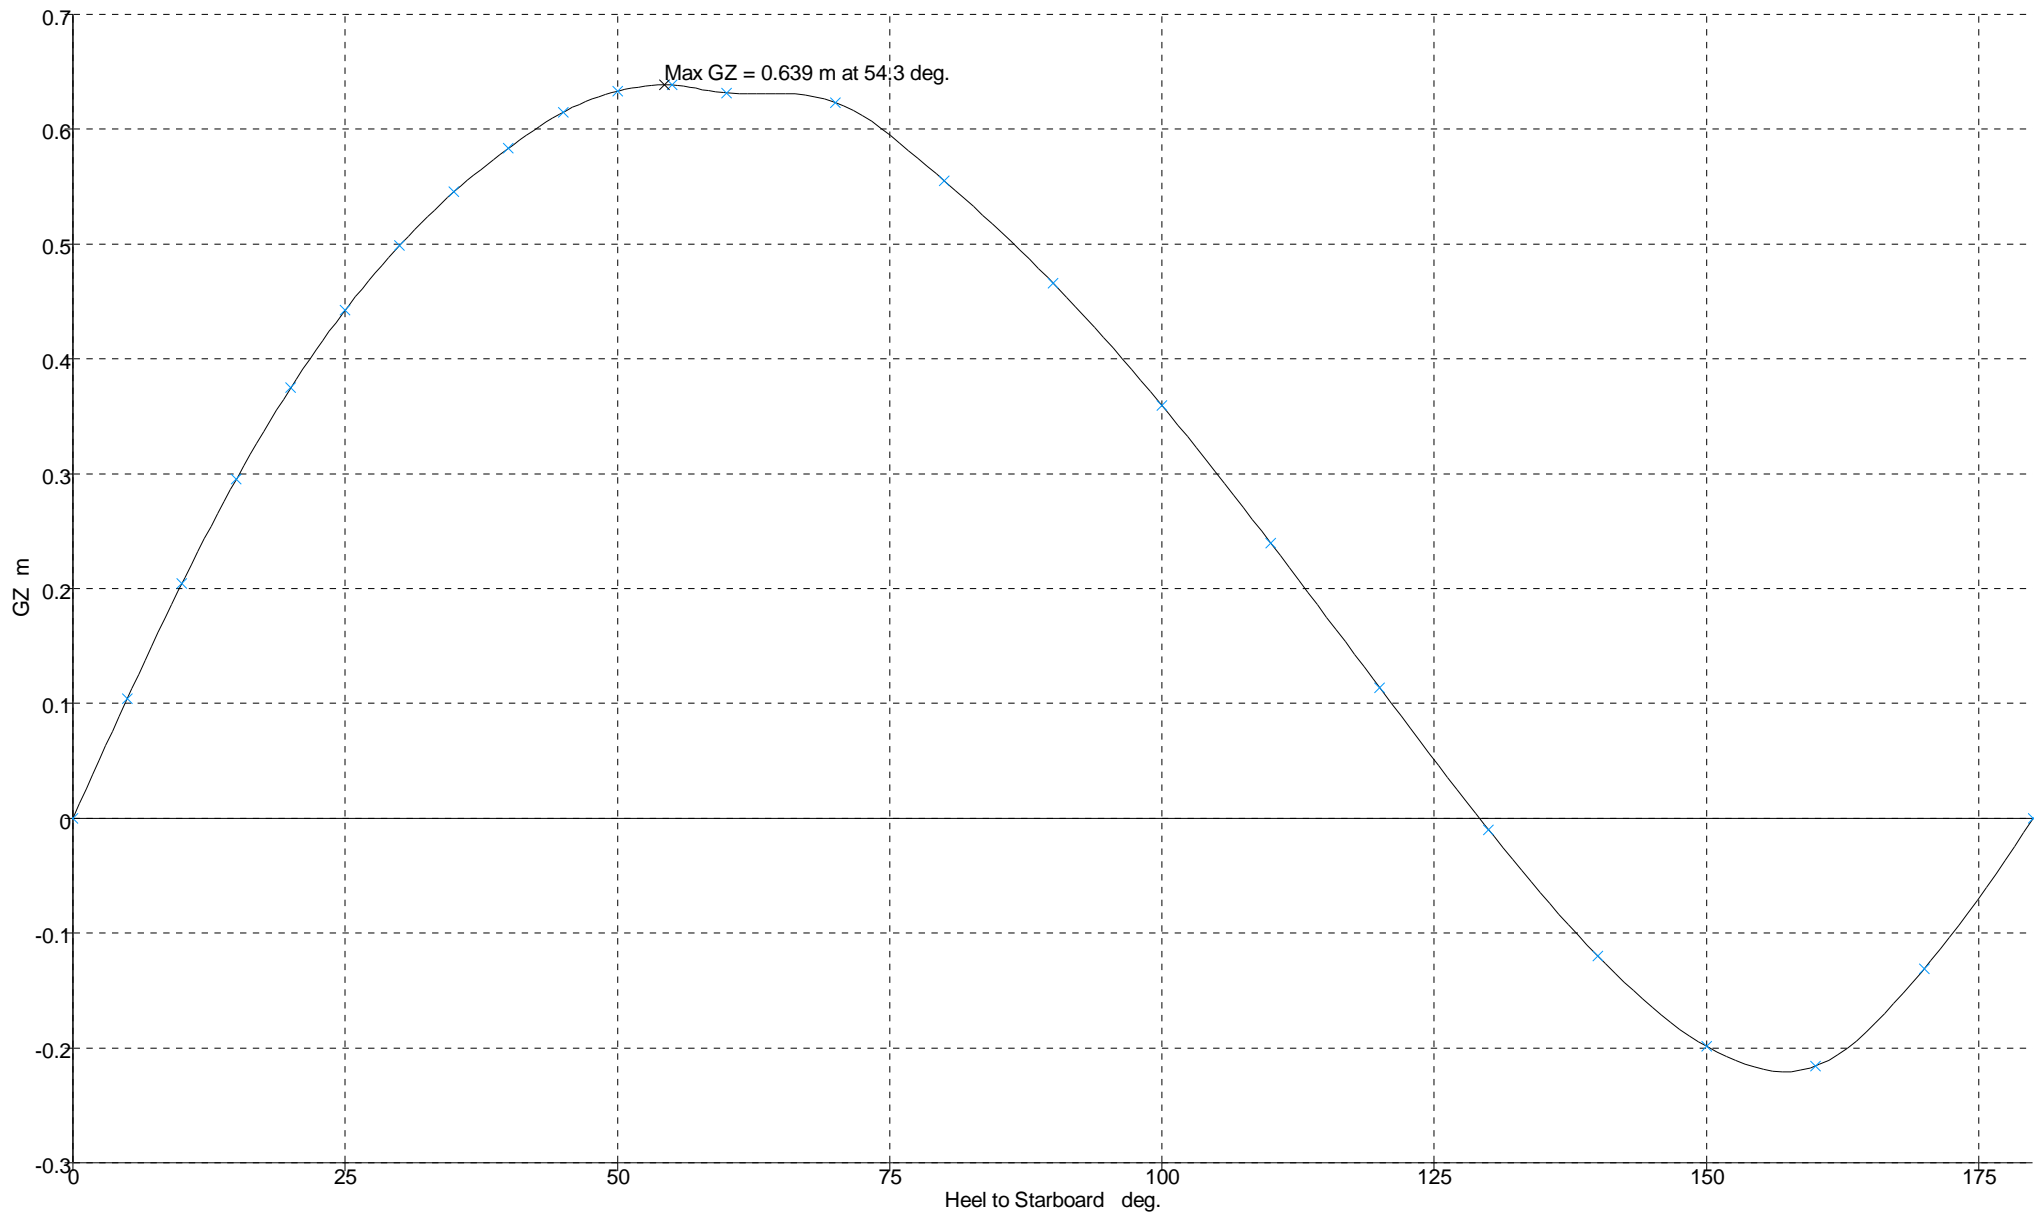

BAVARIA 33 CRUISING- trim in min.load.cond.

Graph View