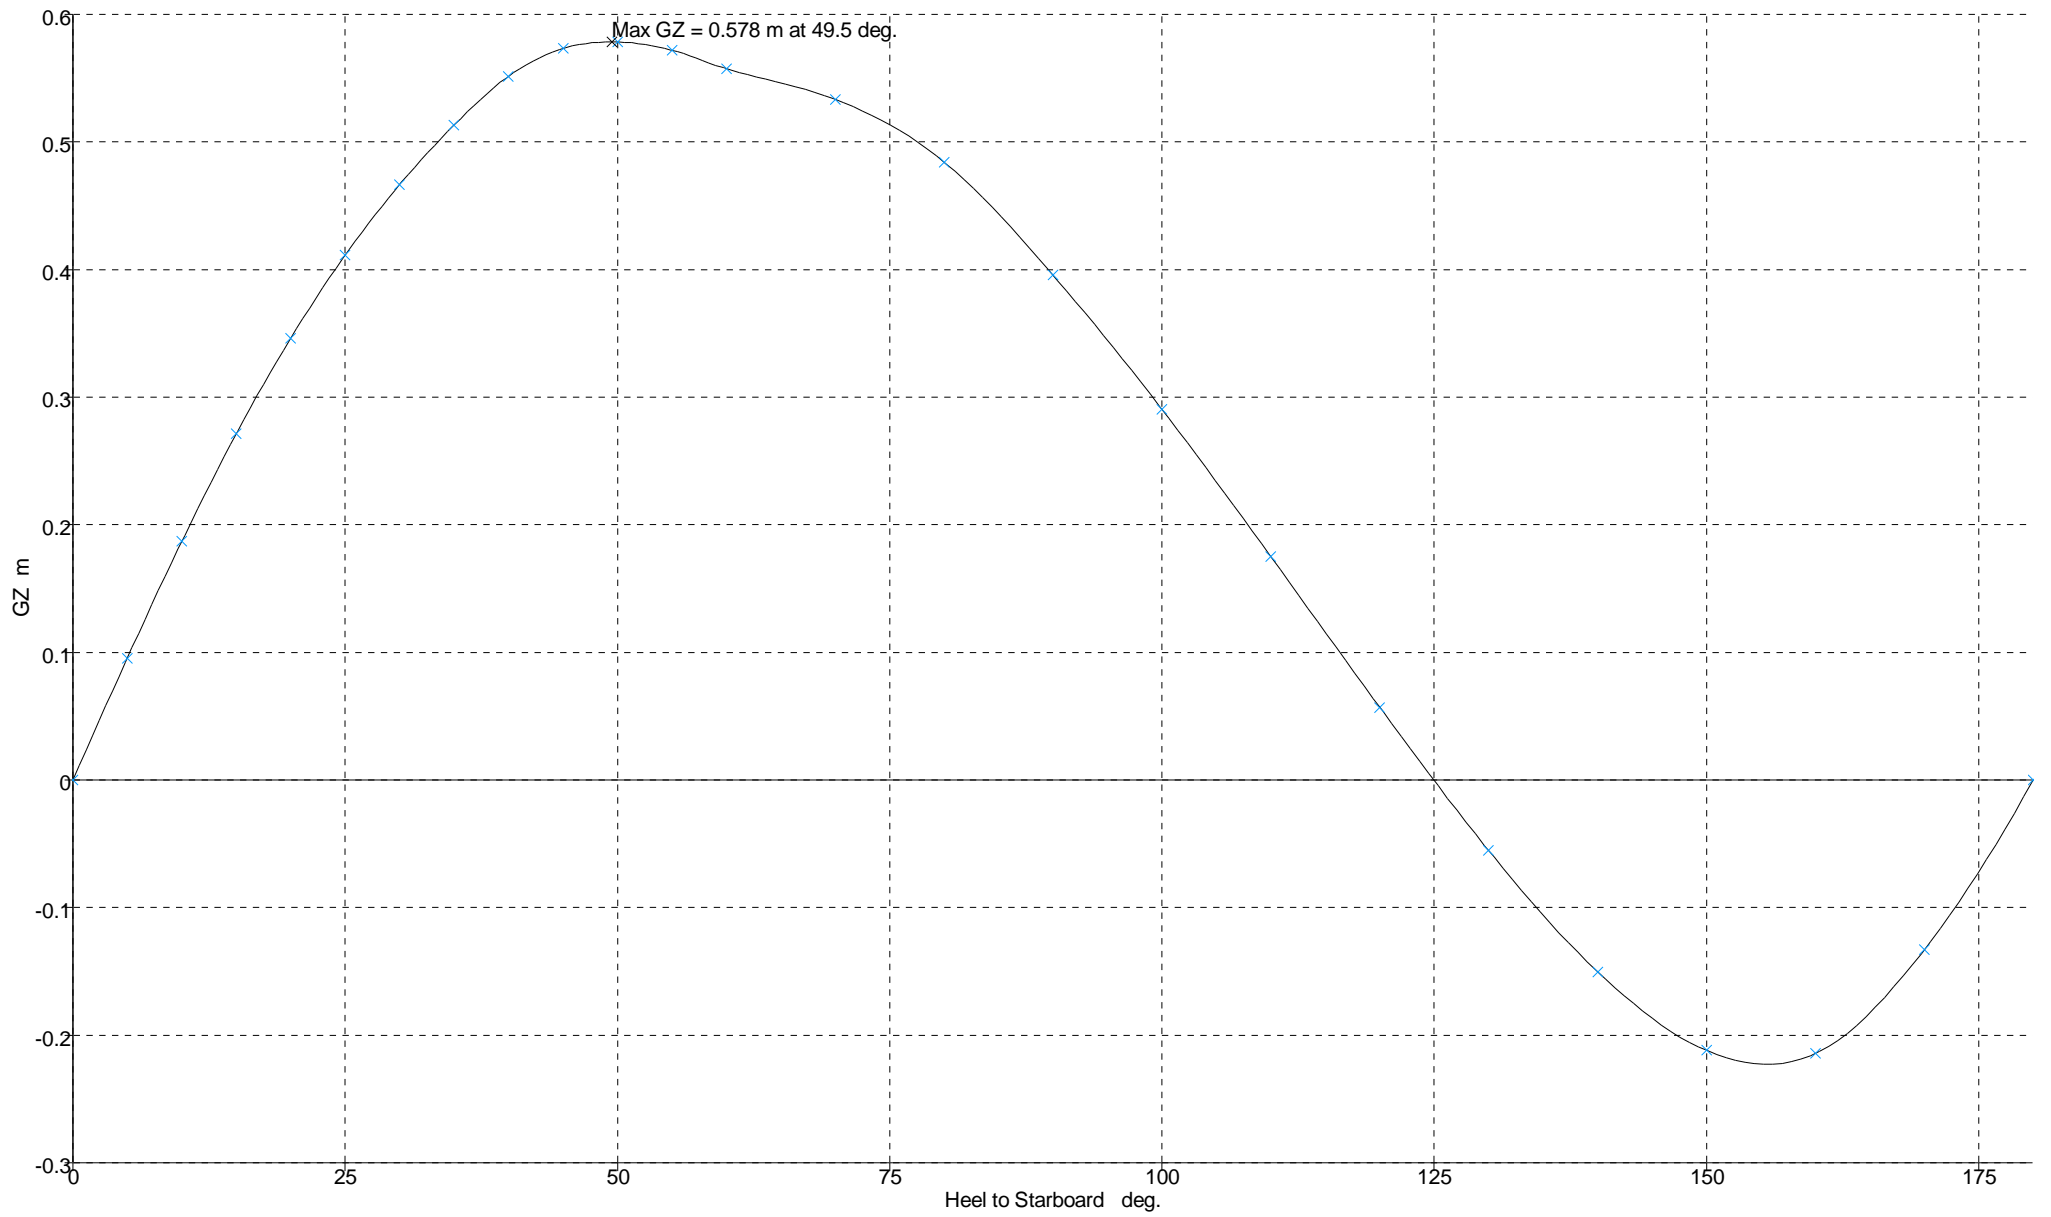

BAVARIA 33 CRUISING- stab.curve on max.load.cond.

Graph View