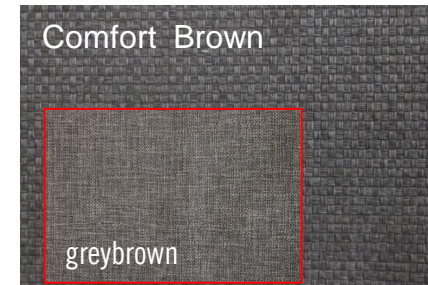

FLOOR

Standard

Chestnut

Walnut nature

Walnut nature

Option

OceanLine

OceanLine

Mocca

Ice- white

Meteor

UPHOLSTERY

Bavaria Materials 2012

Standard

Option

Standard

Option

INTERIOR VISION OVERVIEW

Bavaria Materials 2012

	Interior	Lining	Floor	Upholstery			
Sipo		Mocca  Ice 	chestnut  OceanLine 	Standard Creme 	Standard Blue 		
Oak		Mocca  Meteor  Ice 	Walnut nature  OceanLine 	Comfort Creme 	Comfort Blue 	Comfort Brown 	Comfort Orange 
Teak		Mocca  Meteor  Ice 	Walnut nature  OceanLine 	Leatherette White 	Leatherette Brown 	Leatherette Creme Velour 