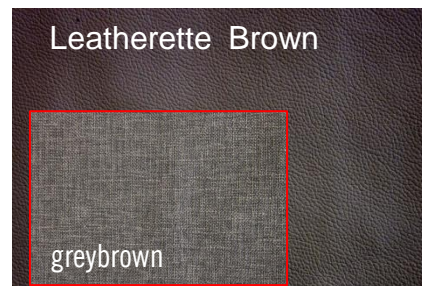

Mocca

Ice- white

Meteor

UPHOLSTERY

Bavaria Materials 2012

Standard

Option

Standard

Option

INTERIOR VISION OVERVIEW

Bavaria Materials 2012

	Interior	Lining	Floor	Upholstery			
Sipo		Mocca  Ice 	chestnut  OceanLine 	Standard Creme 	Standard Blue 		
Oak		Mocca  Meteor  Ice 	Walnut nature  OceanLine 	Comfort Creme 	Comfort Blue 	Comfort Brown 	Comfort Orange 
Teak		Mocca  Meteor  Ice 	Walnut nature  OceanLine 	Leatherette White 	Leatherette Brown 	Leatherette Creme Velour 