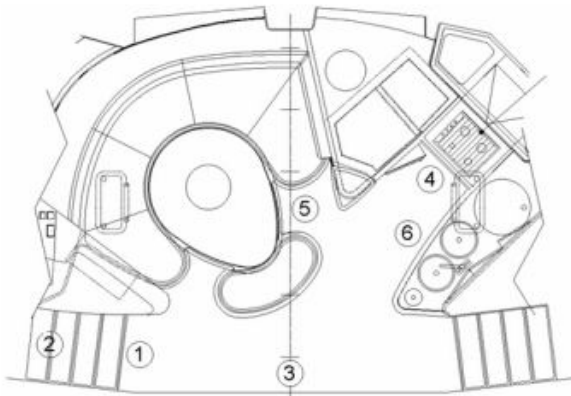

► Fountaine Pajot Headroom Data

► Although all Fountaine Pajot catamarans incorporate beautiful styling and streamlined appearing saloon structures, they pack alot of headroom into the bridgedeck. Check out the new Mahe 36's giant 6'7" headroom, which is more than even her larger sisters. Due to clever engineering and styling Fountaine Pajot's design department does not stop to amaze.

HEADROOM IN HULLS (in feet and inches)			
	AFT CABIN	COMPANIONWAY	FWD. CABIN
MAHE 36	6'2"	6'3"	6'2"
LAVEZZI 40	6'1"	6'0"	6'1"
BELIZE 43	6'3"	6'4"	6'3"
BAHIA 46	6'4"	6'4"	6'4"
ELEUTHERA 60	6'4"	6'5"	6'5"

HEADROOM IN SALOON (in feet and inches)						
	ZONE 1	ZONE 2	ZONE 3	ZONE 4	ZONE 5	ZONE 6
MAHE 36	6'5"	6'3"	6'7"	6'4"	6'2"	6'4"
LAVEZZI 40	6'0"	6'0"	6'4"	6'1"	5'10"	6'1"
BELIZE 43	6'1"	6'9"	6'5"	5'11"	6'3"	6'1"
BAHIA 46	6'0"	6'1"	6'5"	5'10"	5'9"	6'1"
ELEUTHERA 60	6'2"	6'7"	6'6"	NA	NA	NA