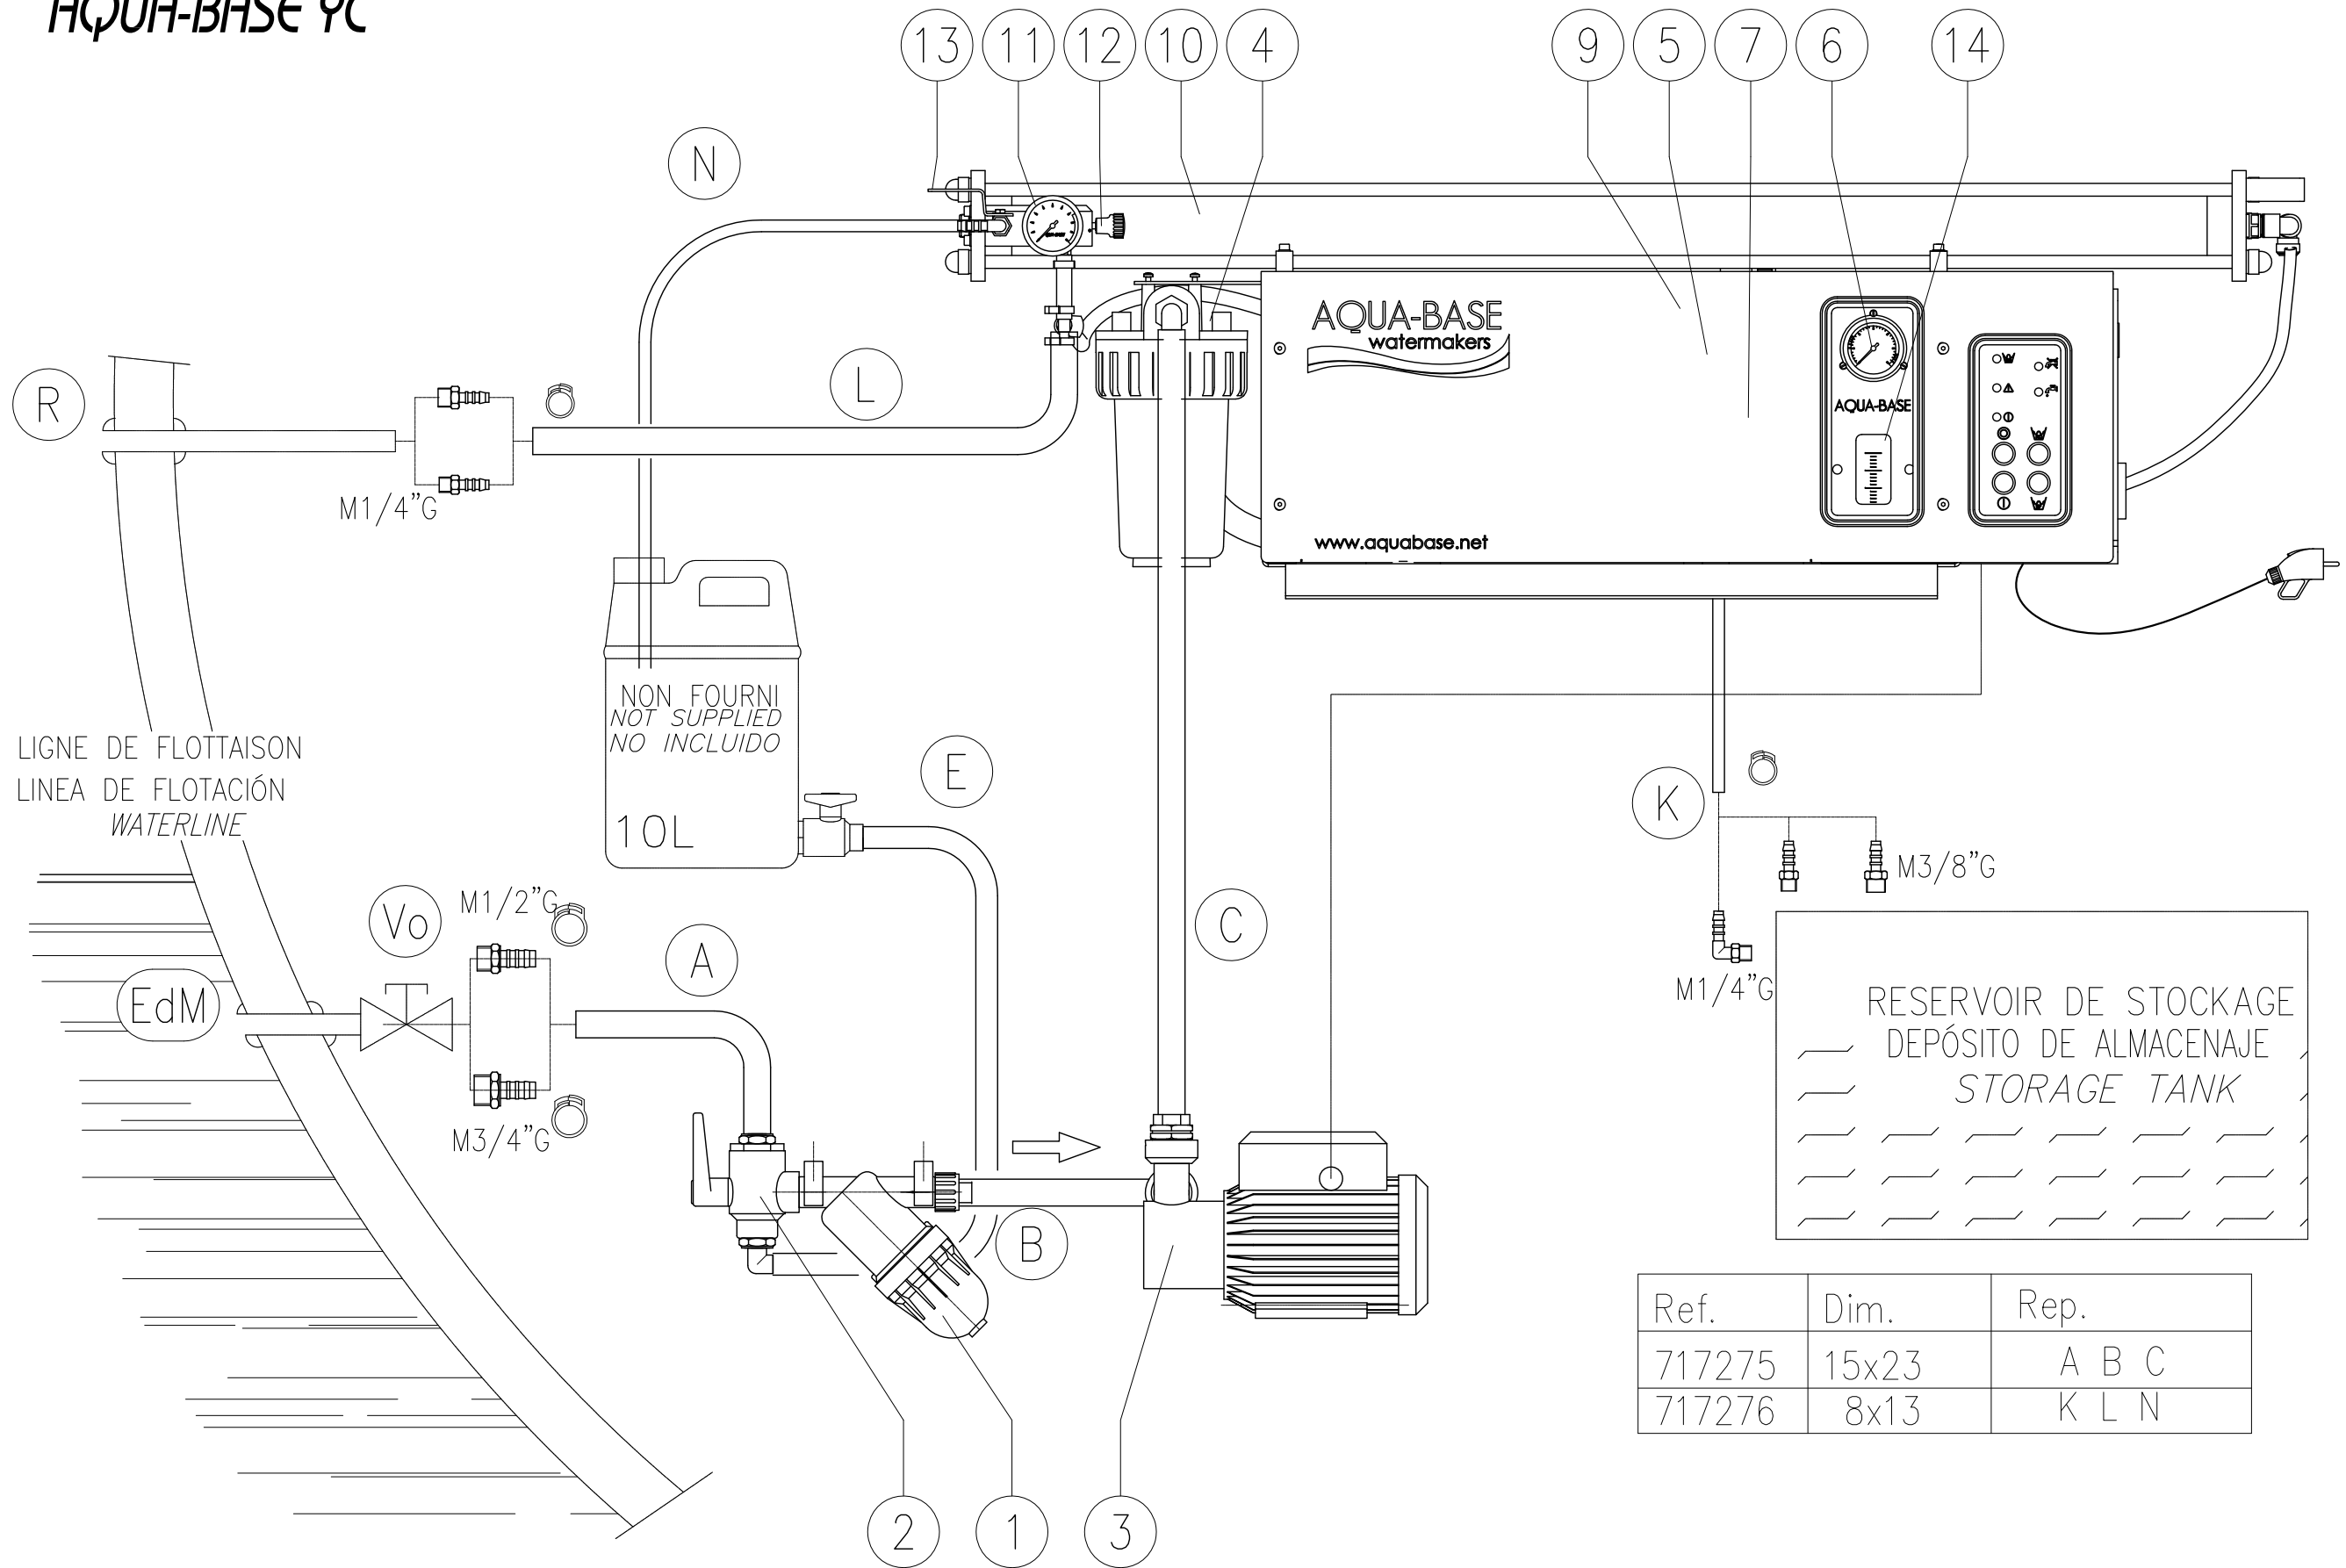

# AQUA-BASE YC

INSTALLATION A BORD  
 GAMME AQUA-BASE YK  
 ON BOARD INSTALLATION LAYOUT

103201	08	B
22.02.08		

Ref.	Dim.	Rep.
717275	15x23	A B C
717276	8x13	K L N